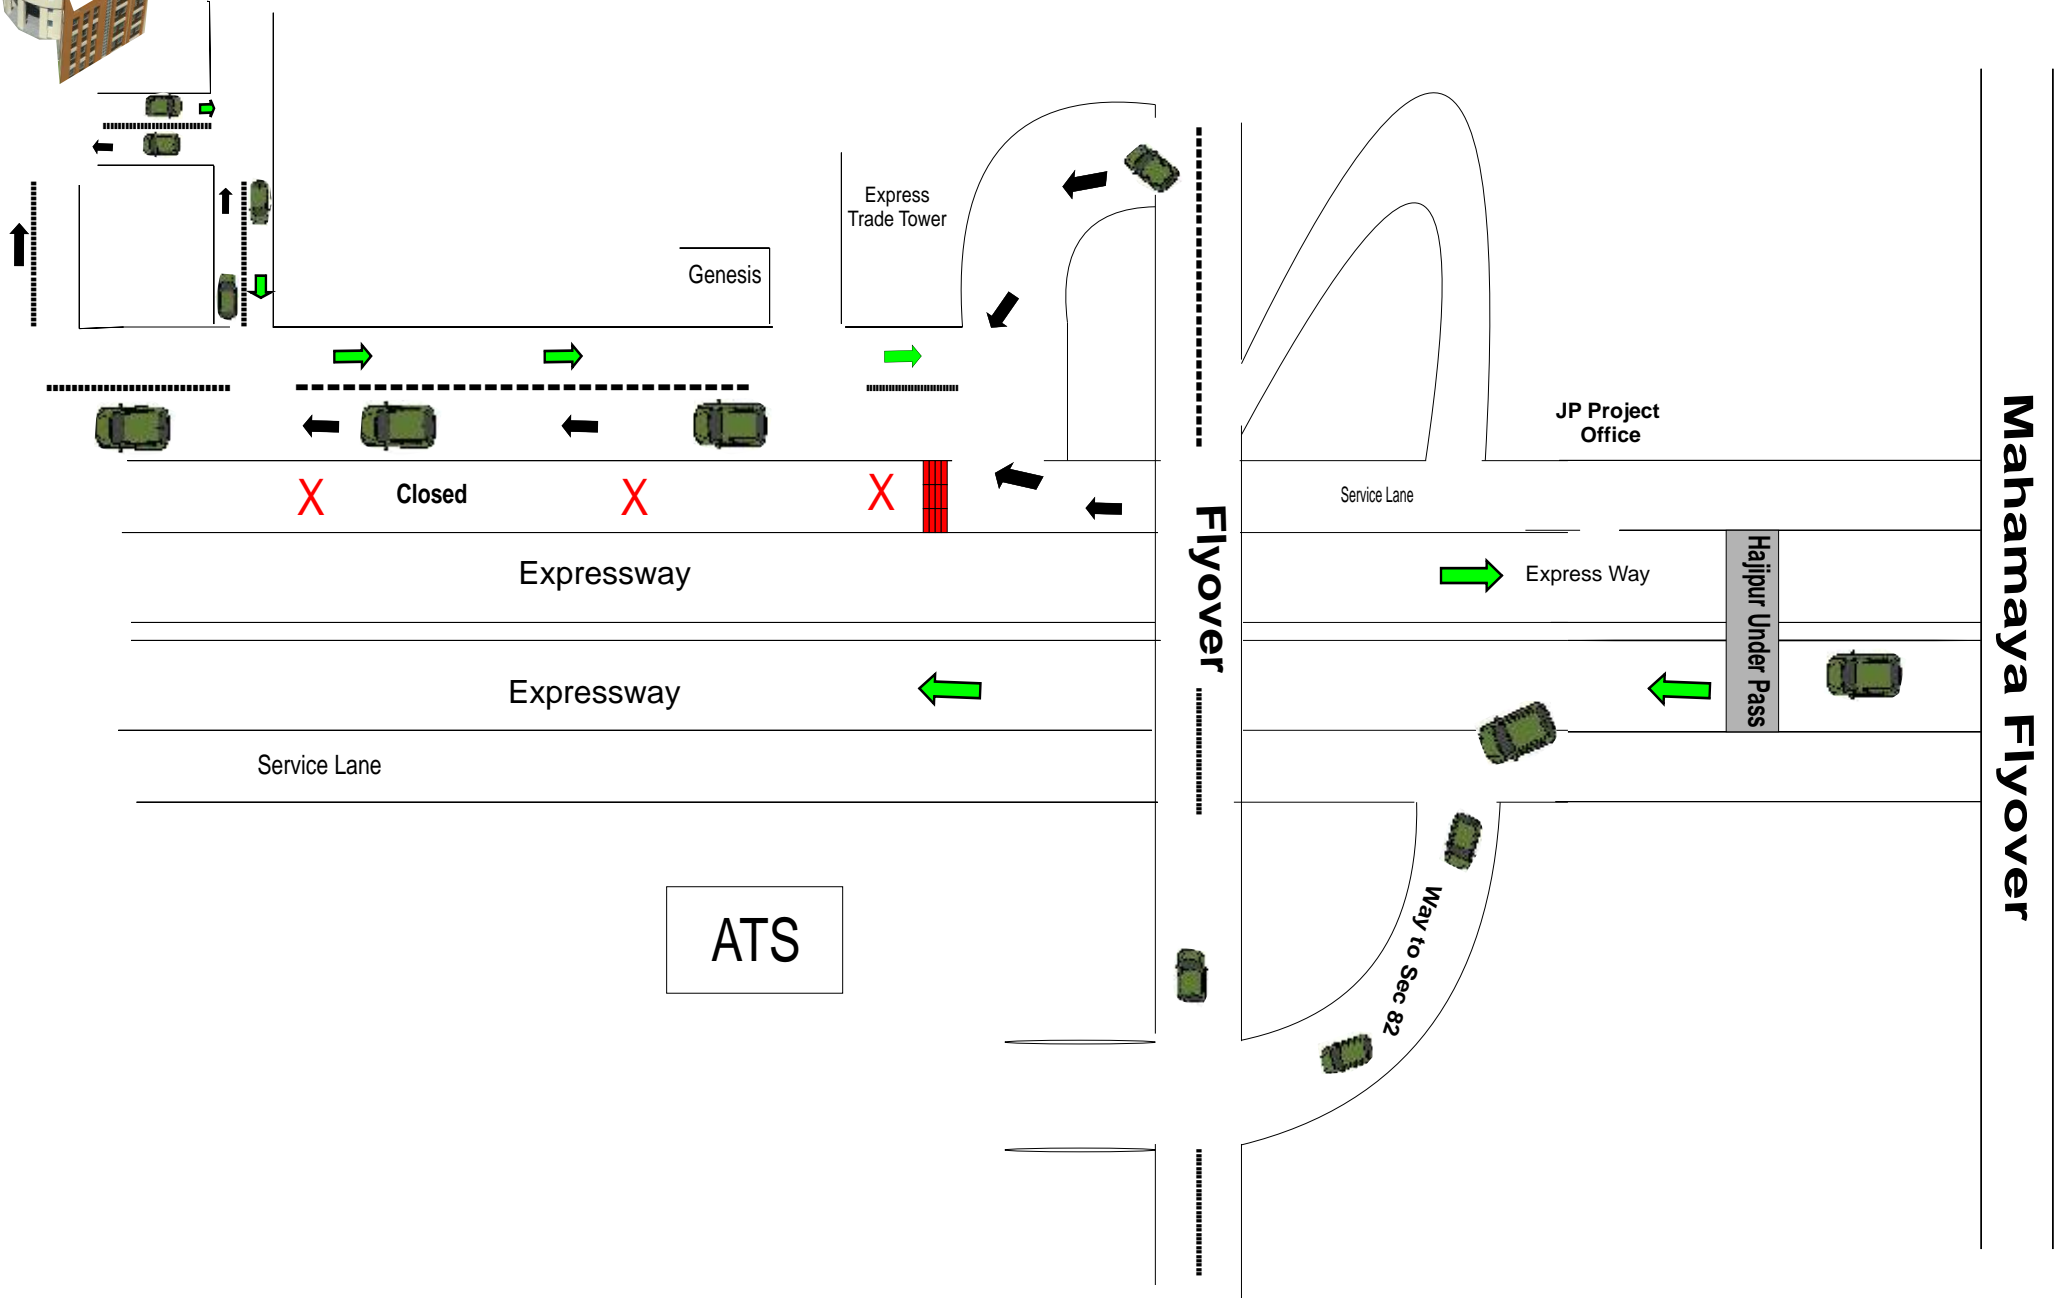

**THE SHRIRAM MILLENNIUM SCHOOL**  
S-1, Sector 135  
Noida  
Ph : 9999176666, 9999114141  
0120-327894

Genesis

Express Trade Tower

JP Project Office

Service Lane

Expressway

Express Way

Expressway

Hajipur Under Pass

Service Lane

ATS

Flyover

Way to Sec 82

Mahamaya Flyover